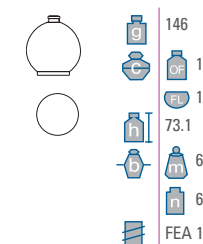

PERFUME BOTTLE

-  WEIGHT(gr)
-  CAPACITY(ml)
-  HEIGHT(mm)
-  BODY WIDTH(mm)
-  NECK FINISH - GCM/GPI SPECIFICATION
-  OVER FLOW
-  FILLING LINE
-  MAX
-  MIN

GRACE 30ML

GRACE 50ML

GRACE 100ML

PRIDE 30ML

PRIDE 50ML

PRIDE 100ML

MEZZO PIANO 30ML

MEZZO PIANO 50ML

MEZZO PIANO 100ML

GANA30ML

GANA 50ML

GANA 100ML

SPHERE 30ML

SPHERE 50ML

SPHERE 100ML

HEART 30ML

HEART 50ML

HEART 100ML

SQUARE STEP 30ML

SQUARE STEP 50ML

SQUARE STEP 100ML

TWIST 30ML

TWIST 50ML

TWIST 100ML

CUBIC 30ML

CUBIC 50ML

CUBIC 100ML

DS 50ML

DS 80ML