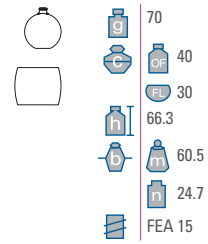

PERFUME BOTTLE

-  WEIGHT(gr)
-  CAPACITY(ml)
-  HEIGHT(mm)
-  BODY WIDTH(mm)
-  NECK FINISH - GCM/GPI SPECIFICATION
-  OVER FLOW
-  FILLING LINE
-  MAX
-  MIN

GRACE 30ML

GRACE 50ML

GRACE 100ML

PRIDE 30ML

PRIDE 50ML

PRIDE 100ML

MEZZO PIANO 30ML

MEZZO PIANO 50ML

MEZZO PIANO 100ML

GANA30ML

GANA 50ML

GANA 100ML

SPHERE 30ML

SPHERE 50ML

SPHERE 100ML

HEART 30ML

HEART 50ML

HEART 100ML

SQUARE STEP 30ML

SQUARE STEP 50ML

SQUARE STEP 100ML