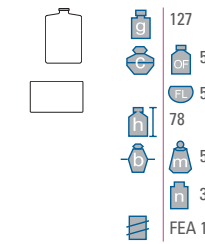

PERFUME BOTTLE

-  WEIGHT(gr)
-  CAPACITY(ml)
-  HEIGHT(mm)
-  BODY WIDTH(mm)
-  NECK FINISH - GCM/GPI SPECIFICATION
-  OVER FLOW
-  FILLING LINE
-  MAX
-  MIN

GRACE 30ML

GRACE 50ML

GRACE 100ML

PRIDE 30ML

PRIDE 50ML

PRIDE 100ML

MEZZO PIANO 30ML

MEZZO PIANO 50ML

MEZZO PIANO 100ML

GANA30ML

GANA 50ML

GANA 100ML

SPHERE 30ML

SPHERE 50ML

SPHERE 100ML

HEART 30ML

HEART 50ML

HEART 100ML

SQUARE STEP 30ML

SQUARE STEP 50ML

SQUARE STEP 100ML

TWIST 30ML

TWIST 50ML

TWIST 100ML

CUBIC 30ML

CUBIC 50ML

CUBIC 100ML

DS 50ML

DS 80ML