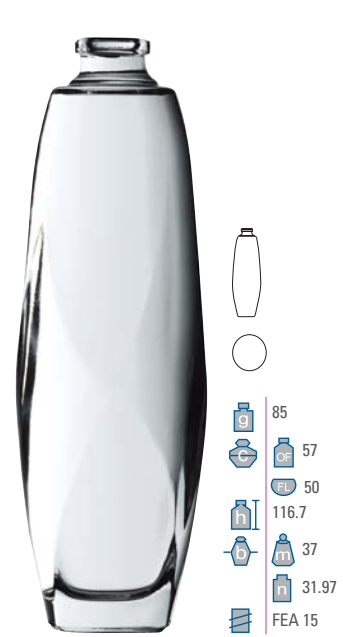

PERFUME BOTTLE

-  WEIGHT(gr)
-  CAPACITY(ml)
-  HEIGHT(mm)
-  BODY WIDTH(mm)
-  NECK FINISH - GCM/GPI SPECIFICATION
-  OVER FLOW
-  FILLING LINE
-  MAX
-  MIN

GRACE 30ML

GRACE 50ML

GRACE 100ML

PRIDE 30ML

PRIDE 50ML

SPHERE 50ML

SPHERE 100ML

HEART 30ML

HEART 50ML

HEART 100ML

SQUARE STEP 30ML

SQUARE STEP 50ML

SQUARE STEP 100ML

TWIST 30ML

TWIST 50ML

TWIST 100ML

CUBIC 30ML

CUBIC 50ML

CUBIC 100ML

DS 50ML

DS 80ML

DS 100ML

PANACHE 50ML

GPD 50ML

PURE 100ML

916

#910

JEER