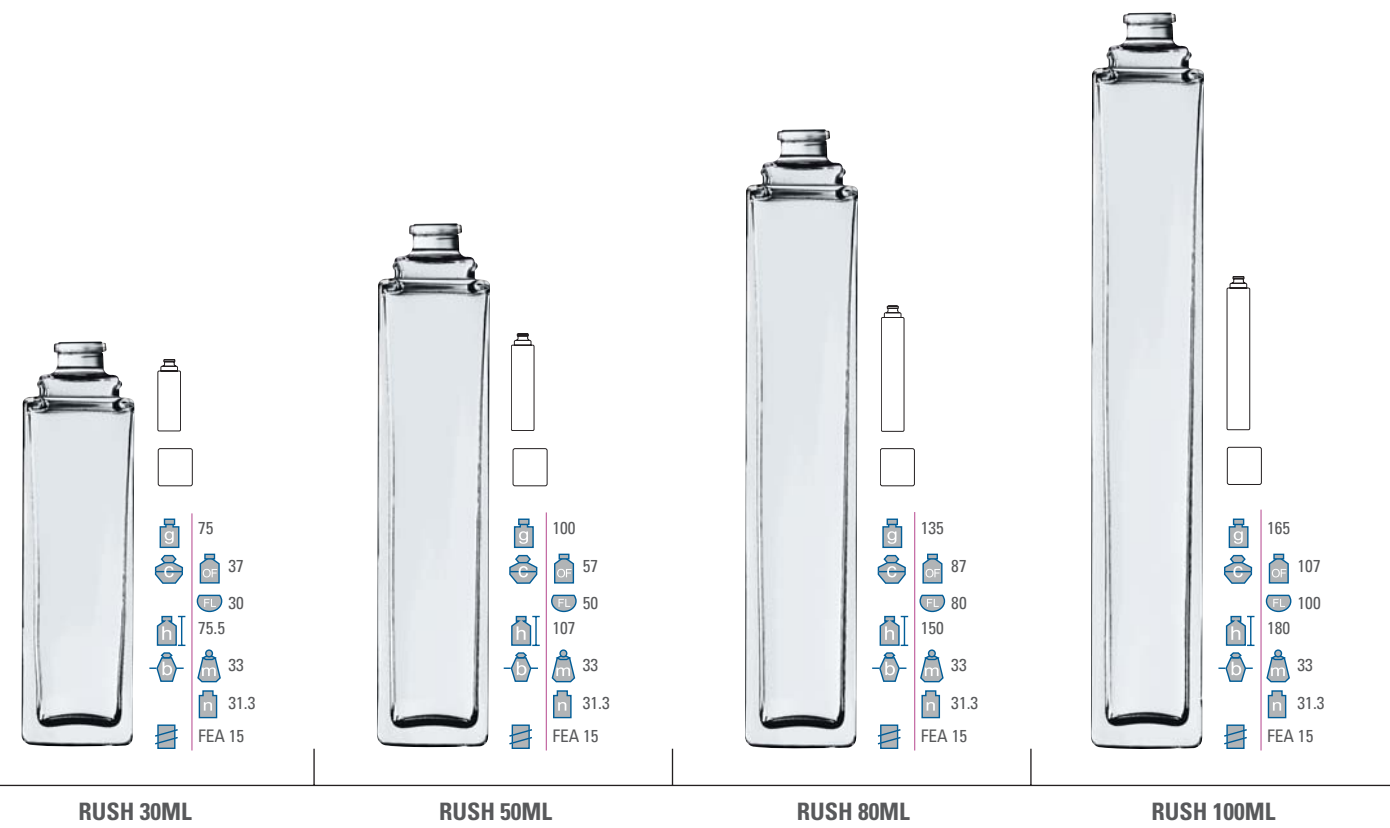

PERFUME BOTTLE

-  WEIGHT(gr)
-  CAPACITY(ml)
-  HEIGHT(mm)
-  BODY WIDTH(mm)
-  NECK FINISH - GCM/GPI SPECIFICATION
-  OVER FLOW
-  FILLING LINE
-  MAX
-  MIN

GRACE 30ML

GRACE 50ML

GRACE 100ML

PRIDE 30ML

PRIDE 50ML

PRIDE 100ML

MEZZO PIANO 30ML

MEZZO PIANO 50ML

MEZZO PIANO 100ML

GANA30ML

GANA 50ML

GANA 100ML

SPHERE 30ML

SPHERE 50ML

SPHERE 100ML

HEART 30ML

HEART 50ML

HEART 100ML

SQUARE STEP 30ML

SQUARE STEP 50ML

SQUARE STEP 100ML

TWIST 30ML

TWIST 50ML

TWIST 100ML

CUBIC 30ML

CUBIC 50ML

CUBIC 100ML

DS 50ML

DS 80ML