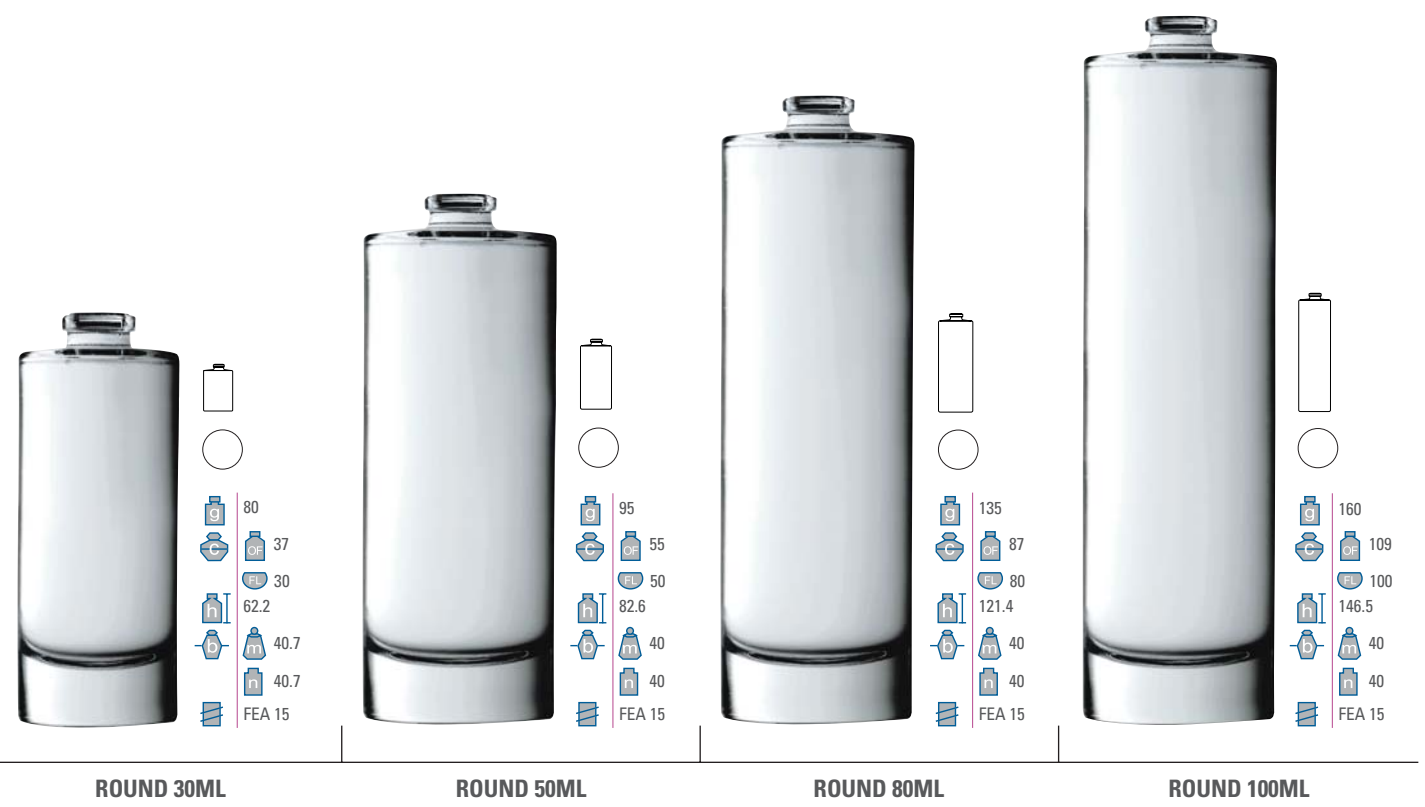

PERFUME BOTTLE

-  WEIGHT(gr)
-  CAPACITY(ml)
-  HEIGHT(mm)
-  BODY WIDTH(mm)
-  NECK FINISH - GCM/GPI SPECIFICATION
-  OVER FLOW
-  FILLING LINE
-  MAX
-  MIN

GRACE 30ML

GRACE 50ML

GRACE 100ML

PRIDE 30ML

PRIDE 50ML

PRIDE 100ML

MEZZO PIANO 30ML

MEZZO PIANO 50ML

MEZZO PIANO 100ML

GANA30ML

GANA 50ML

GANA 100ML

SPHERE 30ML

SPHERE 50ML

SPHERE 100ML

HEART 30ML

HEART 50ML

HEART 100ML

SQUARE STEP 30ML

SQUARE STEP 50ML

SQUARE STEP 100ML

TWIST 30ML

TWIST 50ML

TWIST 100ML

CUBIC 30ML

CUBIC 50ML

CUBIC 100ML

DS 50ML

DS 80ML