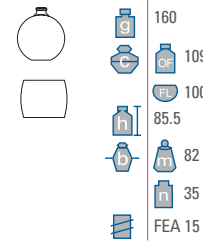

PERFUME BOTTLE

-  WEIGHT(gr)
-  CAPACITY(ml)
-  HEIGHT(mm)
-  BODY WIDTH(mm)
-  NECK FINISH - GCM/GPI SPECIFICATION
-  OVER FLOW
-  FILLING LINE
-  MAX
-  MIN

GRACE 30ML

GRACE 50ML

GRACE 100ML

PRIDE 30ML

PRIDE 50ML

PRIDE 100ML

MEZZO PIANO 30ML

MEZZO PIANO 50ML

MEZZO PIANO 100ML

GANA30ML

GANA 50ML

GANA 100ML

SPHERE 30ML

SPHERE 50ML

SPHERE 100ML

HEART 30ML

HEART 50ML

HEART 100ML

SQUARE STEP 30ML

SQUARE STEP 50ML

SQUARE STEP 100ML

TWIST 30ML

TWIST 50ML

TWIST 100ML

CUBIC 30ML

CUBIC 50ML

CUBIC 100ML

DS 50ML

DS 80ML