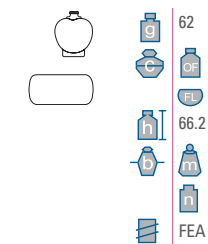

PERFUME BOTTLE

-  WEIGHT(gr)
-  CAPACITY(ml)
-  HEIGHT(mm)
-  BODY WIDTH(mm)
-  NECK FINISH - GCM/GPI SPECIFICATION
-  OVER FLOW
-  FILLING LINE
-  MAX
-  MIN

GRACE 30ML

GRACE 50ML

GRACE 100ML

PRIDE 30ML

PRIDE 50ML

PRIDE 100ML

MEZZO PIANO 30ML

MEZZO PIANO 50ML

MEZZO PIANO 100ML

GANA30ML

GANA 50ML

GANA 100ML

SPHERE 30ML

SPHERE 50ML

SPHERE 100ML

HEART 30ML

HEART 50ML

HEART 100ML

SQUARE STEP 30ML

SQUARE STEP 50ML

SQUARE STEP 100ML

TWIST 30ML

TWIST 50ML

TWIST 100ML

CUBIC 30ML

CUBIC 50ML

CUBIC 100ML

DS 50ML

DS 80ML