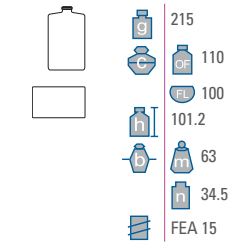

PERFUME BOTTLE

-  WEIGHT(gr)
-  CAPACITY(ml)
-  HEIGHT(mm)
-  BODY WIDTH(mm)
-  NECK FINISH - GCM/GPI SPECIFICATION
-  OVER FLOW
-  FILLING LINE
-  MAX
-  MIN

GRACE 30ML

GRACE 50ML

GRACE 100ML

PRIDE 30ML

PRIDE 50ML

PRIDE 100ML

MEZZO PIANO 30ML

MEZZO PIANO 50ML

MEZZO PIANO 100ML

GANA30ML

GANA 50ML

GANA 100ML

SPHERE 30ML

SPHERE 50ML

SPHERE 100ML

HEART 30ML

HEART 50ML

HEART 100ML

SQUARE STEP 30ML

SQUARE STEP 50ML

SQUARE STEP 100ML

TWIST 30ML

TWIST 50ML

TWIST 100ML

CUBIC 30ML

CUBIC 50ML

CUBIC 100ML

DS 50ML

DS 80ML