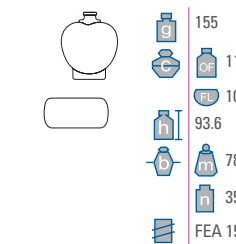

PRIDE 100ML

MEZZO PIANO 30ML

MEZZO PIANO 50ML

MEZZO PIANO 100ML

GANA30ML

GANA 50ML

GANA 100ML

SPHERE 30ML

SPHERE 50ML

SPHERE 100ML

HEART 30ML

HEART 50ML

HEART 100ML

SQUARE STEP 30ML

SQUARE STEP 50ML

SQUARE STEP 100ML

TWIST 30ML

TWIST 50ML

TWIST 100ML

CUBIC 30ML

CUBIC 50ML

CUBIC 100ML

DS 50ML

DS 80ML

DS 100ML

PANACHE 50ML

GPD 50ML

PURE 100ML

916

#910

JEER