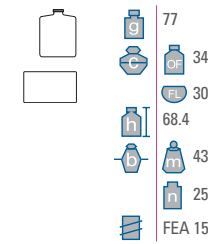

PERFUME BOTTLE

-  WEIGHT(gr)
-  CAPACITY(ml)
-  HEIGHT(mm)
-  BODY WIDTH(mm)
-  NECK FINISH - GCM/GPI SPECIFICATION
-  OVER FLOW
-  FILLING LINE
-  MAX
-  MIN

GRACE 30ML

GRACE 50ML

GRACE 100ML

PRIDE 30ML

PRIDE 50ML

PRIDE 100ML

MEZZO PIANO 30ML

MEZZO PIANO 50ML

MEZZO PIANO 100ML

GANA30ML

GANA 50ML

GANA 100ML

SPHERE 30ML

SPHERE 50ML

SPHERE 100ML

HEART 30ML

HEART 50ML

HEART 100ML

SQUARE STEP 30ML

SQUARE STEP 50ML

SQUARE STEP 100ML

TWIST 30ML

TWIST 50ML

TWIST 100ML

CUBIC 30ML

CUBIC 50ML

CUBIC 100ML

DS 50ML

DS 80ML