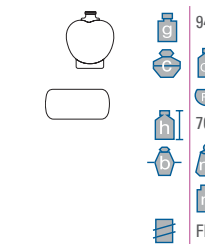

PERFUME BOTTLE

-  WEIGHT(gr)
-  CAPACITY(ml)
-  HEIGHT(mm)
-  BODY WIDTH(mm)
-  NECK FINISH - GCM/GPI SPECIFICATION
-  OVER FLOW
-  FILLING LINE
-  MAX
-  MIN

GRACE 30ML

GRACE 50ML

GRACE 100ML

PRIDE 30ML

PRIDE 50ML

PRIDE 100ML

MEZZO PIANO 30ML

MEZZO PIANO 50ML

MEZZO PIANO 100ML

GANA30ML

GANA 50ML

GANA 100ML

SPHERE 30ML

SPHERE 50ML

SPHERE 100ML

HEART 30ML

HEART 50ML

HEART 100ML

SQUARE STEP 30ML

SQUARE STEP 50ML

SQUARE STEP 100ML

TWIST 30ML

TWIST 50ML

TWIST 100ML

CUBIC 30ML

CUBIC 50ML

CUBIC 100ML

DS 50ML

DS 80ML