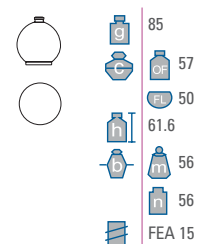

PERFUME BOTTLE

-  WEIGHT(gr)
-  CAPACITY(ml)
-  HEIGHT(mm)
-  BODY WIDTH(mm)
-  NECK FINISH - GCM/GPI SPECIFICATION
-  OVER FLOW
-  FILLING LINE
-  MAX
-  MIN

GRACE 30ML

GRACE 50ML

GRACE 100ML

PRIDE 30ML

PRIDE 50ML

PRIDE 100ML

MEZZO PIANO 30ML

MEZZO PIANO 50ML

MEZZO PIANO 100ML

GANA30ML

GANA 50ML

GANA 100ML

SPHERE 30ML

SPHERE 50ML

SPHERE 100ML

HEART 30ML

HEART 50ML

HEART 100ML

SQUARE STEP 30ML

SQUARE STEP 50ML

SQUARE STEP 100ML

TWIST 30ML

TWIST 50ML

TWIST 100ML

CUBIC 30ML

CUBIC 50ML

CUBIC 100ML

DS 50ML

DS 80ML