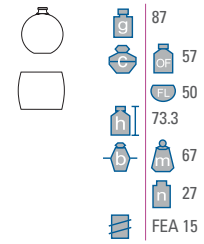

PERFUME BOTTLE

-  WEIGHT(gr)
-  CAPACITY(ml)
-  HEIGHT(mm)
-  BODY WIDTH(mm)
-  NECK FINISH - GCM/GPI SPECIFICATION
-  OVER FLOW
-  FILLING LINE
-  MAX
-  MIN

GRACE 30ML

GRACE 50ML

GRACE 100ML

PRIDE 30ML

PRIDE 50ML

PRIDE 100ML

MEZZO PIANO 30ML

MEZZO PIANO 50ML

MEZZO PIANO 100ML

GANA30ML

GANA 50ML

GANA 100ML

SPHERE 30ML

SPHERE 50ML

SPHERE 100ML

HEART 30ML

HEART 50ML

HEART 100ML

SQUARE STEP 30ML

SQUARE STEP 50ML

SQUARE STEP 100ML

TWIST 30ML

TWIST 50ML

TWIST 100ML

CUBIC 30ML

CUBIC 50ML

CUBIC 100ML

DS 50ML

DS 80ML