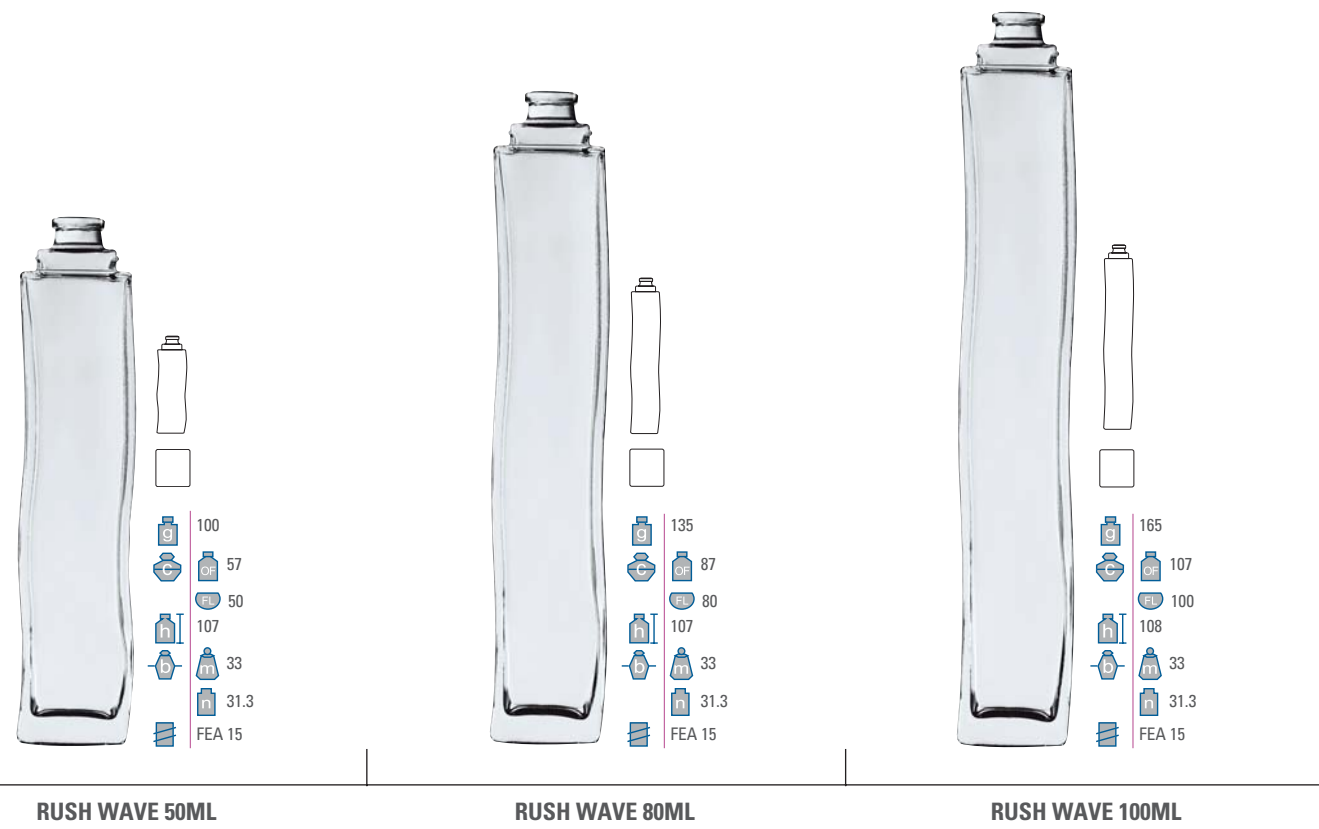

PERFUME BOTTLE

-  WEIGHT(gr)
-  CAPACITY(ml)
-  HEIGHT(mm)
-  BODY WIDTH(mm)
-  NECK FINISH - GCM/GPI SPECIFICATION
-  OVER FLOW
-  FILLING LINE
-  MAX
-  MIN

GRACE 30ML

GRACE 50ML

GRACE 100ML

PRIDE 30ML

PRIDE 50ML

PRIDE 100ML

MEZZO PIANO 30ML

MEZZO PIANO 50ML

MEZZO PIANO 100ML

GANA30ML

GANA 50ML

GANA 100ML

SPHERE 30ML

SPHERE 50ML

SPHERE 100ML

HEART 30ML

HEART 50ML

HEART 100ML

SQUARE STEP 30ML

SQUARE STEP 50ML

SQUARE STEP 100ML

TWIST 30ML

TWIST 50ML

TWIST 100ML

CUBIC 30ML

CUBIC 50ML

CUBIC 100ML

DS 50ML

DS 80ML