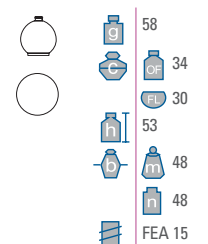

PERFUME BOTTLE

-  WEIGHT(gr)
-  CAPACITY(ml)
-  HEIGHT(mm)
-  BODY WIDTH(mm)
-  NECK FINISH - GCM/GPI SPECIFICATION
-  OVER FLOW
-  FILLING LINE
-  MAX
-  MIN

GRACE 30ML

GRACE 50ML

GRACE 100ML

PRIDE 30ML

PRIDE 50ML

PRIDE 100ML

MEZZO PIANO 30ML

MEZZO PIANO 50ML

MEZZO PIANO 100ML

GANA30ML

GANA 50ML

GANA 100ML

SPHERE 30ML

SPHERE 50ML

SPHERE 100ML

HEART 30ML

HEART 50ML

HEART 100ML

SQUARE STEP 30ML

SQUARE STEP 50ML

SQUARE STEP 100ML

TWIST 30ML

TWIST 50ML

TWIST 100ML

CUBIC 30ML

CUBIC 50ML

CUBIC 100ML

DS 50ML

DS 80ML